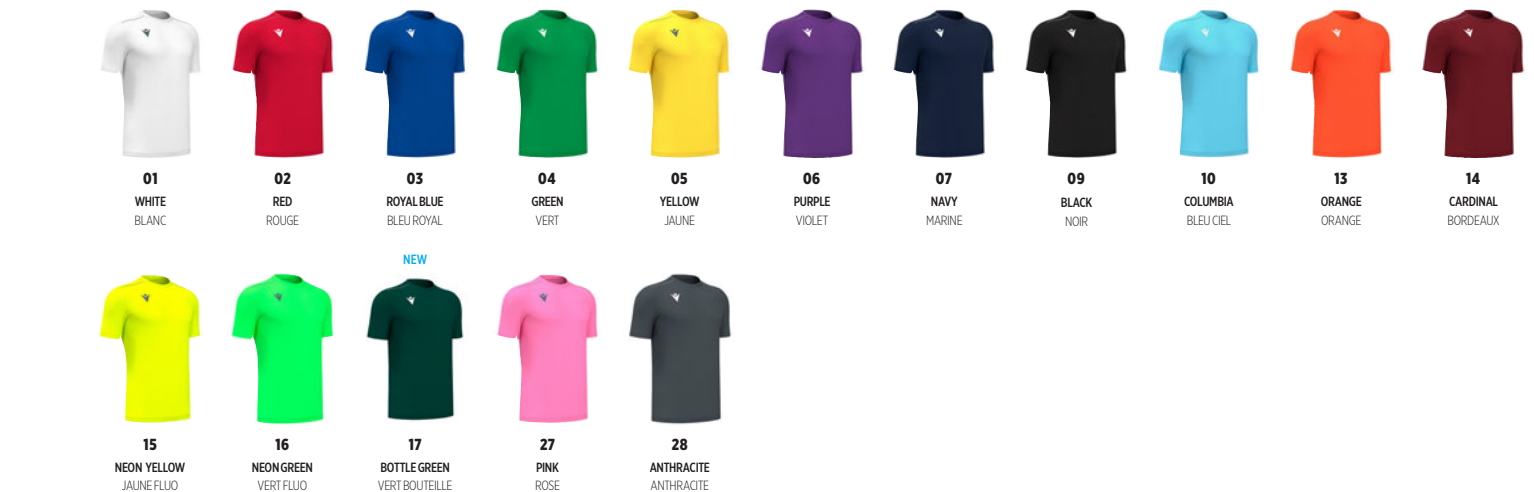

- › Piping on shoulder
- › Ribbed crew neck
- › Passepoil sur l'épaule
- › Col rond en côtes fines

3712
DRAKE
 BASEBALL MATCH DAY JERSEY
 POLYDRY: 100% POLYESTER

SR	M	L	XL	2XL	3XL	4XL	5XL	RRP € 33,30
JR	5XS	4XS	3XS	2XS	XS	S		