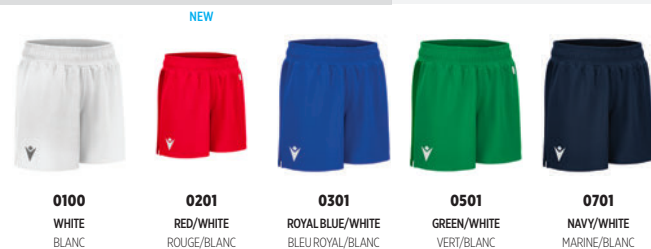

WOMEN MATCH DAY

WOMAN FIT

4029

TELLURIUM ECO ECO FABRICS

MATCH DAY ECO SHIRT

ECO ZEROTEX: 100% POLYESTER (RECYCLED)

SR	M	L	XL	2XL	3XL	4XL	5XL	RRP € 32,20
JR	5XS	4XS	3XS	2XS	XS	S		

- › Two-tone knitted V-neck
- › Two-colour knitted armholes
- › Eco mesh side inserts
- › Narrow shoulder
- › Col en V en tricot bicolore
- › Emmanchures en tricot bicolore
- › Empiècements sur les côtés en Eco mesh
- › Épaule étroite

Available until **2027**

WOMAN FIT

9262

PLATINUM ECO ECO FABRICS

MATCH DAY SHORTS

ECO NETEX: 100% POLYESTER (RECYCLED)

SR	M	L	XL	2XL	3XL	4XL	5XL	RRP € 31,10
JR	5XS	4XS	3XS	2XS	XS	S		

- › Flat drawstring
- › Eco mesh side inserts
- › Cordon coulissant plat
- › Empiècements sur les côtés en Eco mesh

Available until **2027**

WOMAN FIT

80000024

F500 SHIRT

MATCH DAY REVERSIBLE SHIRT

DOUBLEFIBER LIGHT: 100% POLYESTER

SR	M	L	XL	2XL	3XL	4XL	5XL	RRP € 23,90
JR	5XS	4XS	3XS	2XS	XS	S		

- › Reversible fabric
- › Crew neck vest
- › Narrow shoulder
- › Tissu réversible
- › Débardeur à col rond
- › Épaule étroite

Available until **2027**

WOMAN FIT

80000025

F500 SHORTS

MATCH DAY REVERSIBLE SHORTS

DOUBLEFIBER LIGHT: 100% POLYESTER

SR	M	L	XL	2XL	3XL	4XL	5XL	RRP € 25,90
JR	5XS	4XS	3XS	2XS	XS	S		

- › Reversible fabric
- › Tissu réversible

Available until **2027**

FEDERAZIONE ITALIANA
PALLACANESTRO
(Italy)