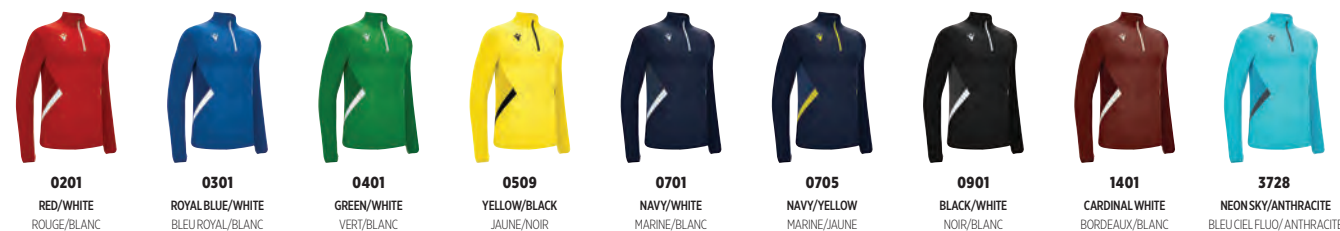

80000004

IZEL | TOTAL LOOK **GLORY**

Available until **2027**

TRAINING 1/4 ZIP TOP

PER-FLEECE + MICROMESH: MAIN 88% POLYESTER - 12% ELASTAN INSERT 100% POLYESTER

SR	M	L	XL	2XL	3XL	4XL	5XL	RRP € 71,70
JR	5XS	4XS	3XS	2XS	XS	S		

- › Melange texture on the front
- › 1/4 reverse zip with self-locking slider
- › Micromesh inserts on the shoulders
- › Thumb hole
- › Cuffs with Lycra trim
- › Texture mixte sur le devant
- › Fermeture à glissière au quart inversée avec curseur autobloquant
- › Emplacements sur les épaules en micromesh
- › Trou pour pouce
- › Poignets avec bord en lycra