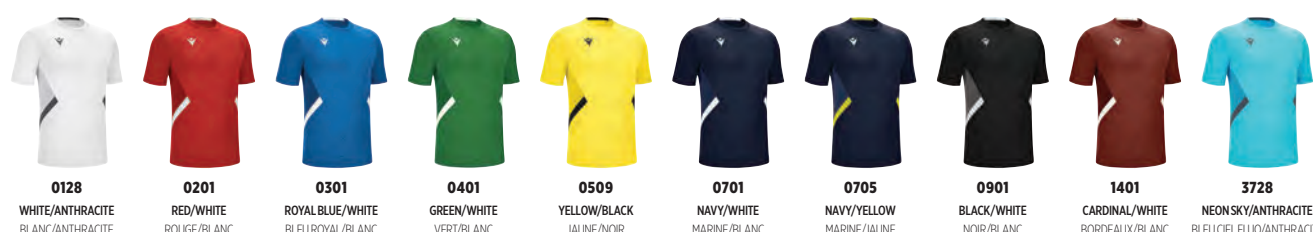

SHEDIR | TOTAL LOOK VICTORY

MATCH DAY SHIRT

SOFTLOCK: 100% POLYESTER

SR	M	L	XL	2XL	3XL	4XL	5XL	
JR	5XS	4XS	3XS	2XS	XS	S		RRP € 32,50

- › Embossed texture on front
- › Micromesh shirt back
- › Mesh inserts in sides and back of neck
- › Knitted crew neck

- › Texture en relief sur le devant
- › Dos du maillot en micromesh
- › Emplacements en mesh sur les côtés et l'arrière du col
- › Col rond en tricot