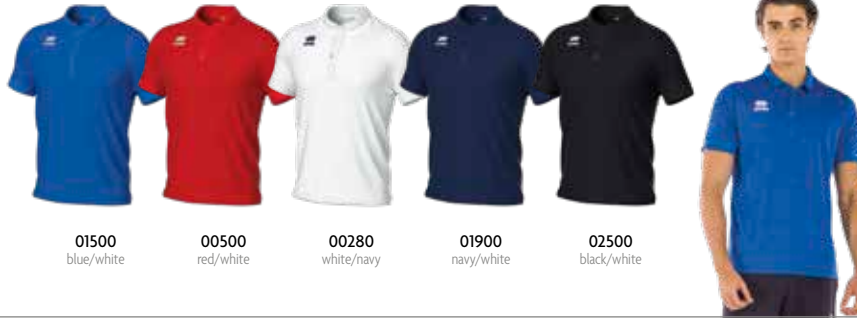

GM1CIC

XXS-XS

B-HIVE 100% polyester - 135 g/mq

SKIN 100% polyester - 125 g/mq

01500
blue/white

00500
red/white

00280
white/navy

01900
navy/white