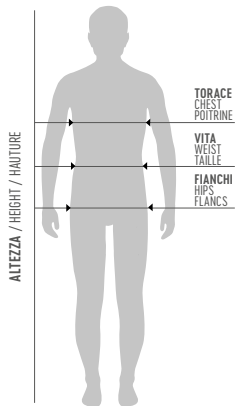

TAGLIE UOMO / SIZES MAN / TAILLES HOMME										
KID	EU	IT	TORACE CHEST POITRINE		VITA WAIST TAILLE		FIANCHI HIPS FLANCS		ALTEZZA HEIGHT HAUTEUR	
			cm	inches	cm	inches	cm	inches	cm	inches
3YXS	22-24									
2YXS	26-28								110-120	42.5-47.2
JUNIOR	YXS	30-32	64-72	25-28	54-60	21.26-24	66-74	26-29	122-132	48-52
	XXS	34-36	72-80	28-31	60-66	24-26	74-82	29-32	134-144	52.8-56.7
	XS	38-40	80-88	31-35	66-72	26-28	82-90	32-35	146-156	57.5-61.4
ADULT	S	42-44	90-94	35-37	72-76	28-30	92-96	36-38	167-172	65.7-67.7
	M	46-48	94-98	37-39	76-80	30-31	96-100	38-39.4	173-178	68.1-70.1
	L	50-52	98-102	39-40.2	80-84	31-33	100-104	39.4-40.9	179-184	70.5-72.4
	XL	54	102-106	40.2-41.7	84-88	33-35	104-108	40.9-42.5	185-190	72.8-74.8
	XXL	56	106-110	41.7-43.3	88-92	35-36	108-112	42.5-44.1	191-196	75.2-77.2
	3XL	58	110-114	43.3-44.9	92-94	36-37	112-116	44.1-45.7	197-202	77.6-79.5
4XL	60	114-118	44.9-46.5	94-96	37-38	116-120	45.7-47.2	203-208	79.9-81.9