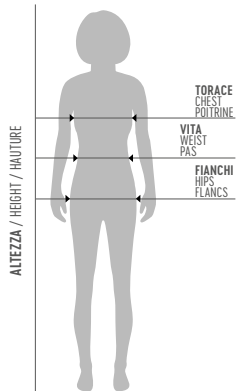

TAGLIE DONNA / SIZES WOMAN / TAILLES FEMME										
KID	EU	IT	TORACE CHEST POITRINE		VITA WAIST TAILLE		FIANCHI HIPS FLANCS		ALTEZZA HEIGHT HAUTEUR	
			cm	inches	cm	inches	cm	inches	cm	inches
3YXS	24-26								98-108	39-42.5
2YXS	26-28								110-120	42.5-47.2
JUNIOR	YXS	30-32	64-72	25-28	54-60	21.26-24	66-74	26-29	122-132	48-52
	XXS	34-36	72-80	28-31	60-66	24-26	74-82	29-32	134-144	52.8-56.7
	XS	38-40	80-88	31-35	66-72	26-28	82-92	32-36	146-156	57.5-61.4
ADULT	S	42-44	84-88	33-35	68-72	27-28	92-96	36-38	164-168	64.6-66.1
	M	46-48	88-92	35-36	72-76	28-30	96-100	38-39.4	169-173	66.5-68.1
	L	50-52	92-96	36-38	76-80	30-31	100-104	39.4-40.9	174-178	68.5-70.1
	XL	54	96-100	38-39.4	80-84	31-33	104-108	40.9-42.5	179-183	70.5-72
	XXL	56	100-104	39.4-40.9	84-88	33-35	108-112	42.5-44.1	184-188	72.4-74
	3XL	58	104-108	40.9-42.5	88-92	35-36	112-116	44.1-45.7	189-193	74.4-76
4XL	60	108-112	42.5-44.2	92-96	36-38	116-120	45.7-47.2	194-198	76.4-78	

GUANTI / GLOVES / GANTS

Per prendere la misura giusta della larghezza della mano, segui esattamente il disegno illustrativo.

Follow the drawing to measure the hand's width in the proper way and use the chart to figure out which size best fits your hand.

Pour mesurer la largeur de la main suivre le dessin et le tableau.

GLOVES SIZING CHART							
7.5	8	8.5	9	9.5	10	10.5	11
8.2 cm	8.5 cm	8.8 cm	9.1 cm	9.4 cm	9.7 cm	10 cm	10.3 cm

SIZE GUIDE

Misura la circonferenza della tua gamba 15 cm sotto la tua rotula.

Measure the circumference of your leg at a point 15 cm below the middle of your kneecap.

Mesure ton tour de jambe 15 cm au-dessous de la rotule.

KNEE PAD SIZING CHART		
	cm	inches
XS	30-33	12-13
S	33-35	13-13.7
M	35-37	13.7-14.5
L	37-40	14.5-15.7
XL	40-45	15.7-17.7

SOCKS SIZING CHART							
SIZE	KID	JR	AD	XS	M	L	XL
EU	35/38	39/42	42/46	31/34	35/38	39/42	43/47
USA	3.5/6	7/9	9/12	1/3	3.5/6	7/9	10/13
UK	2.5/5	6/8	8/11	12.5/2	2.5/5	6/8	9/12

SIZE ENERGY GRIP:

M:39/41   **L: 42/44**   **XL: 45/47**

SHOES SIZING CHART														
EU	35	36	37	38	39	40	41	42	43	44	45	46	47	48
USA	3.5	4	5	6	7	7.5	8	9	10	10.5	11	12	13	14
UK	2.5	3	4	5	6	6.5	7	8	9	9.5	10.5	11	12	13